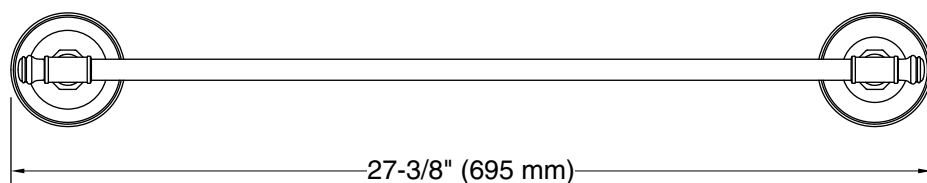

## Features

- 24" (610 mm) bar.
- Coordinates with transitional-style KOHLER® faucets and showering components.

## Included Components

Additional Components:  
Installation hardware  
template

## Technical Information

All product dimensions are nominal.

Installation Type: Wall-mount

Material: Zinc, Stainless Steel