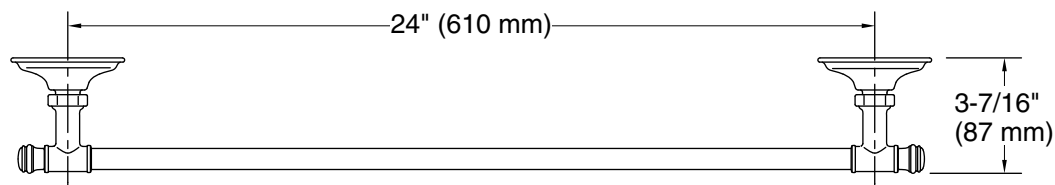

## Features

- 24" (610 mm) bar.
- Coordinates with transitional-style KOHLER® faucets and showering components.

## Technical Information

All product dimensions are nominal.

Installation Type: Wall-mount

Material: Zinc, Stainless Steel